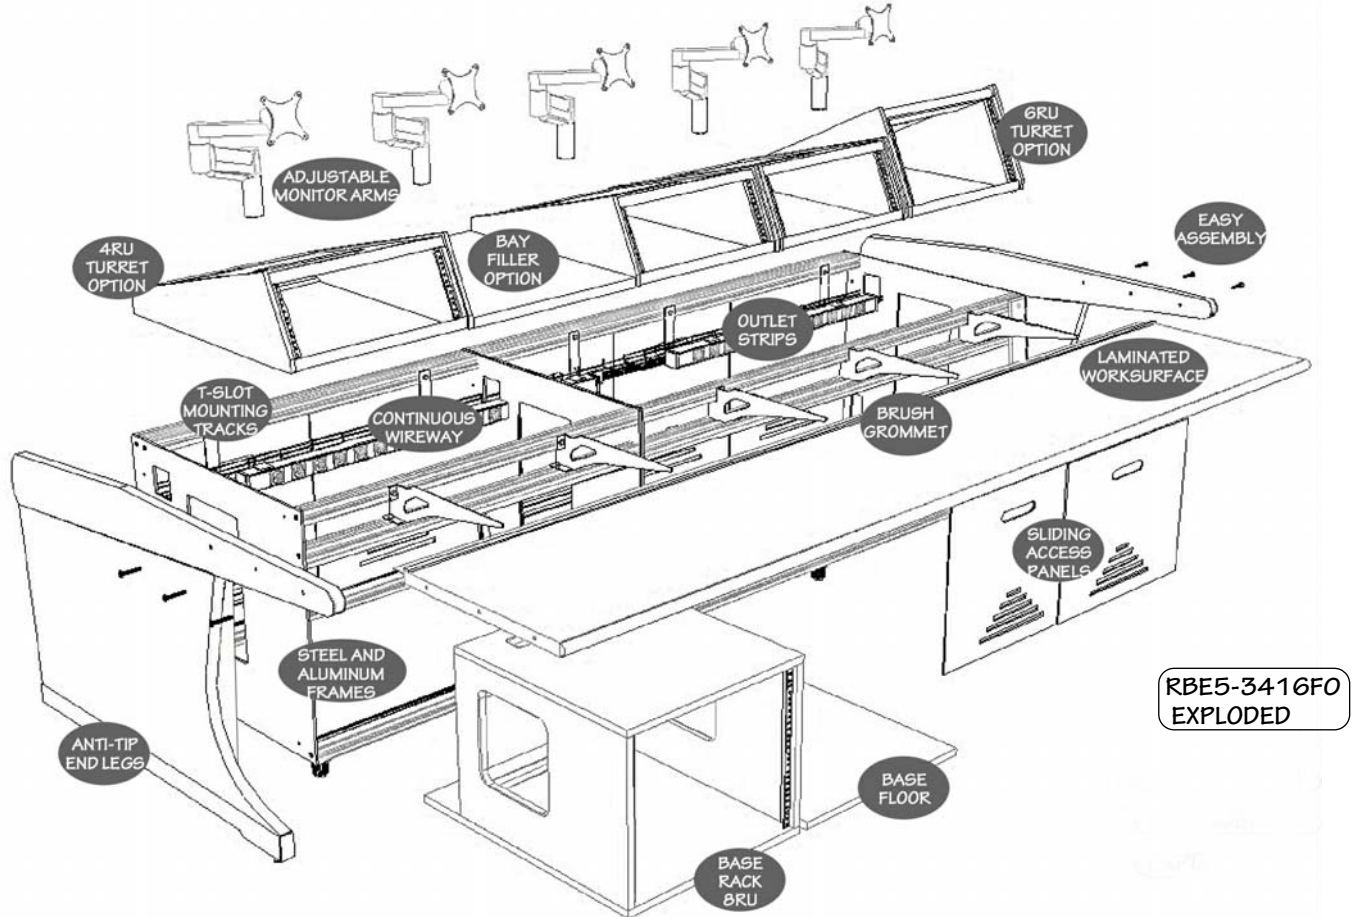

FEBC RACKBLOCKS: ELEMENTS

Our new standard console line, RACKBLOCKS:ELEMENTS, debuts with three popular straight-line models, in 4-bay, 5-bay, and 6-bay lengths, perfectly-sized for standalone positions, small control rooms, and security desks; workspaces can also be expanded by combining consoles. Each easily-assembled unit features enclosed bases with wireways, outlet strips, and sliding access panels. All equipment turrets, base racks, and monitor arms are included, so you're ready for integration immediately after assembly. :ELEMENTS consoles are finished with either grey or black panels, with high-pressure laminated worksurfaces in a wide selection of colors. Assembled consoles meet ADA and ANSI workstation requirements. Contact us today for pricing and custom configuration options.

RBE5-3416FO
EXPLODED

RBE4-0446FO

- 4RU or 6RU turrets (6RU shown)
- one 8RU base rack
- three floor fillers
- four monitor arms
- two 12-outlet power strips

RBE5-5406FO

- 4RU or 6RU turrets (4RU shown)
- one 8RU base rack
- four floor fillers
- five monitor arms
- two 12-outlet power strips

RBE6-6406FO

- 4RU or 6RU turrets (4RU shown)
- two 8RU base racks
- four floor fillers
- six monitor arms
- two 16-outlet power strips