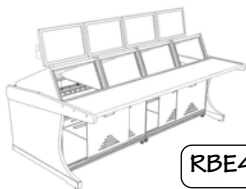

FEBC RACKBLOCKS: ELEMENTS

Our new standard console line, RACKBLOCKS:ELEMENTS, debuts with three popular straight-line models, in 4-bay, 5-bay, and 6-bay lengths, perfectly-sized for standalone positions, small control rooms, and security desks; workspaces can also be expanded by combining consoles. Each easily-assembled unit features enclosed bases with wireways, outlet strips, and sliding access panels. All equipment turrets, base racks, and monitor arms are included, so you're ready for integration immediately after assembly. :ELEMENTS consoles are finished with either grey or black panels, with high-pressure laminated worksurfaces in a wide selection of colors. Assembled consoles meet ADA and ANSI workstation requirements. Contact us today for pricing and custom configuration options.

RBE5-3416FO
EXPLODED

RBE4-0446FO

- 4RU or 6RU turrets (6RU shown)
- one 8RU base rack
- three floor fillers
- four monitor arms
- two 12-outlet power strips

RBE5-5406FO

- 4RU or 6RU turrets (4RU shown)
- one 8RU base rack
- four floor fillers
- five monitor arms
- two 12-outlet power strips

RBE6-6406FO

- 4RU or 6RU turrets (4RU shown)
- two 8RU base racks
- four floor fillers
- six monitor arms
- two 16-outlet power strips