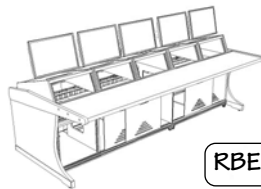

FEBC RACKBLOCKS: ELEMENTS

Our new standard console line, RACKBLOCKS:ELEMENTS, debuts with three popular straight-line models, in 4-bay, 5-bay, and 6-bay lengths, perfectly-sized for standalone positions, small control rooms, and security desks; workspaces can also be expanded by combining consoles. Each easily-assembled unit features enclosed bases with wireways, outlet strips, and sliding access panels. All equipment turrets, base racks, and monitor arms are included, so you're ready for integration immediately after assembly. :ELEMENTS consoles are finished with either grey or black panels, with high-pressure laminated worksurfaces in a wide selection of colors. Assembled consoles meet ADA and ANSI workstation requirements. Contact us today for pricing and custom configuration options.

RBE5-3416FO
EXPLODED

RBE4-0446FO

- 4RU or 6RU turrets (6RU shown)
- one 8RU base rack
- three floor fillers
- four monitor arms
- two 12-outlet power strips

RBE5-5406FO

- 4RU or 6RU turrets (4RU shown)
- one 8RU base rack
- four floor fillers
- five monitor arms
- two 12-outlet power strips

RBE6-6406FO

- 4RU or 6RU turrets (4RU shown)
- two 8RU base racks
- four floor fillers
- six monitor arms
- two 16-outlet power strips