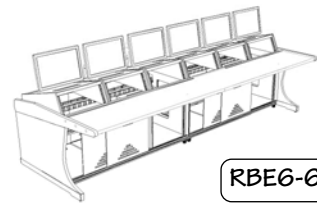

FEBC RACKBLOCKS: ELEMENTS

Our new standard console line, RACKBLOCKS:ELEMENTS, debuts with three popular straight-line models, in 4-bay, 5-bay, and 6-bay lengths, perfectly-sized for standalone positions, small control rooms, and security desks; workspaces can also be expanded by combining consoles. Each easily-assembled unit features enclosed bases with wireways, outlet strips, and sliding access panels. All equipment turrets, base racks, and monitor arms are included, so you're ready for integration immediately after assembly. :ELEMENTS consoles are finished with either grey or black panels, with high-pressure laminated worksurfaces in a wide selection of colors. Assembled consoles meet ADA and ANSI workstation requirements. Contact us today for pricing and custom configuration options.

RBE5-3416FO
EXPLODED

RBE4-0446FO

- 4RU or 6RU turrets (6RU shown)
- one 8RU base rack
- three floor fillers
- four monitor arms
- two 12-outlet power strips

RBE5-5406FO

- 4RU or 6RU turrets (4RU shown)
- one 8RU base rack
- four floor fillers
- five monitor arms
- two 12-outlet power strips

RBE6-6406FO

- 4RU or 6RU turrets (4RU shown)
- two 8RU base racks
- four floor fillers
- six monitor arms
- two 16-outlet power strips